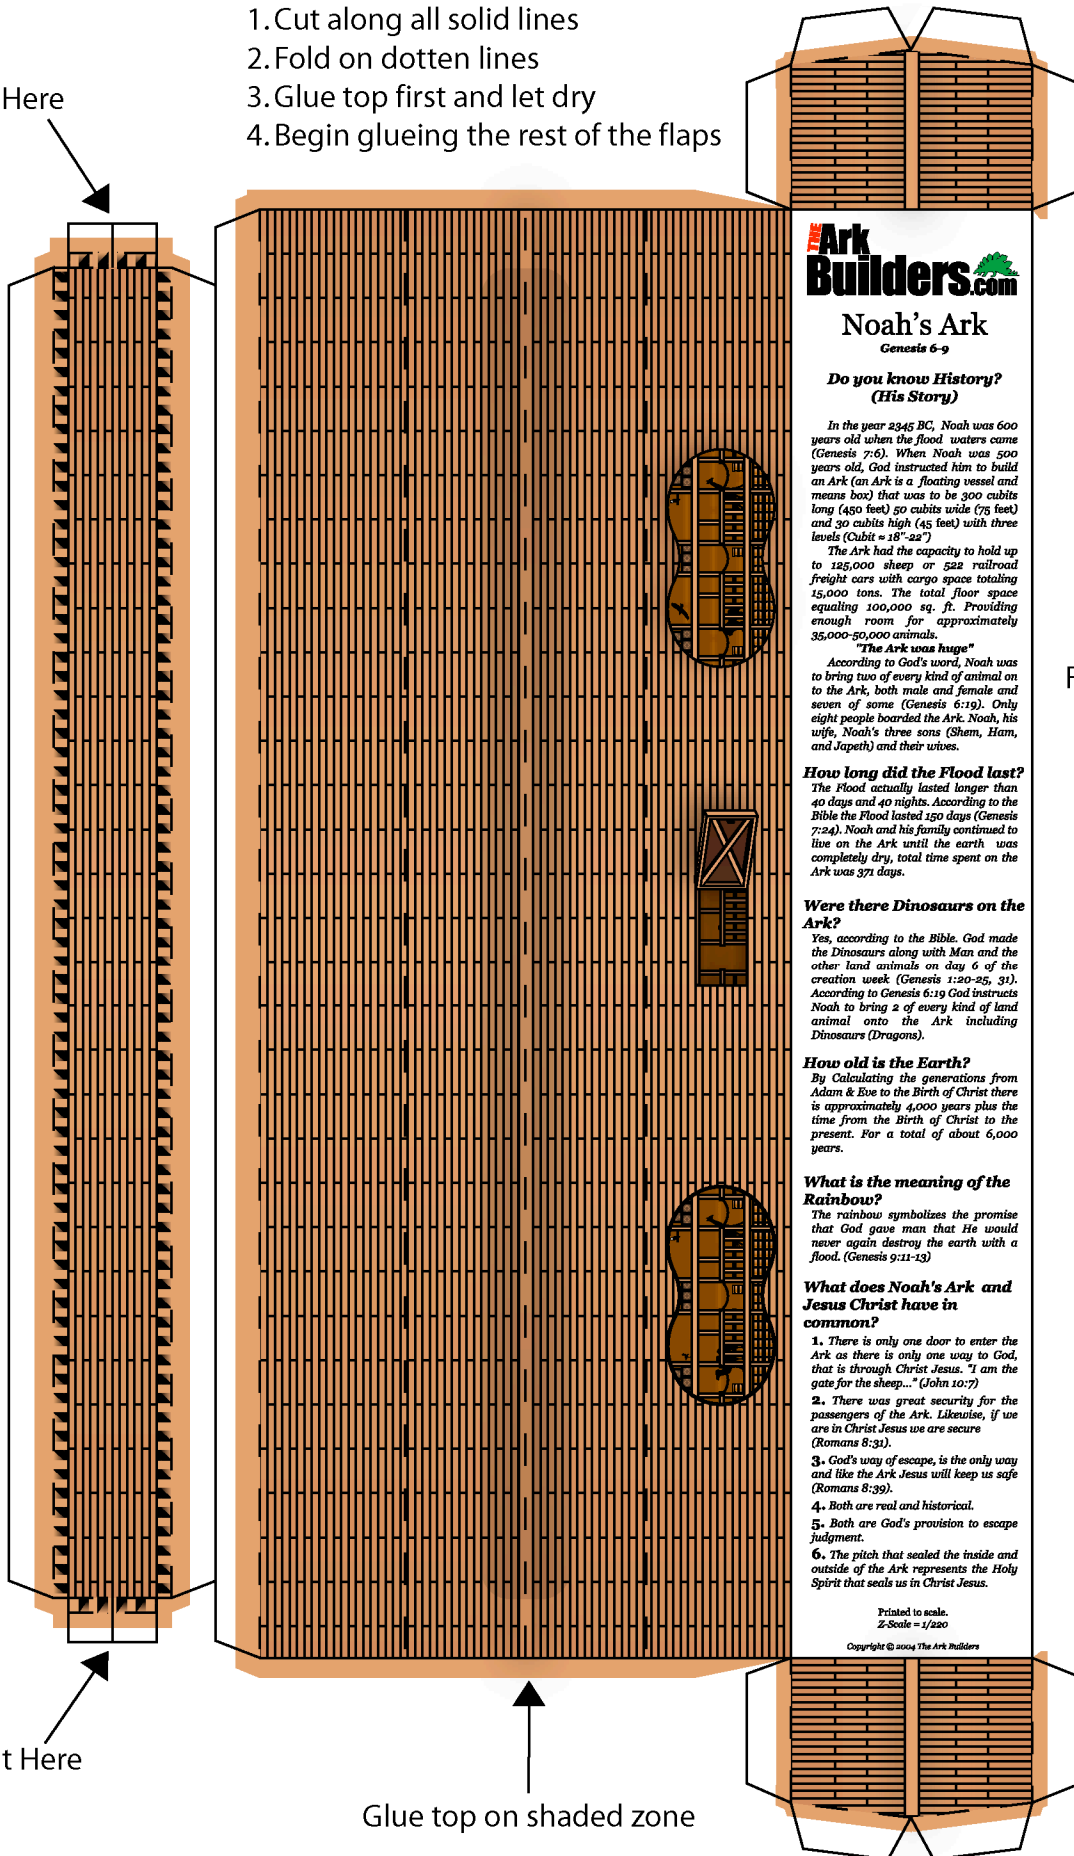

1. Cut along all solid lines
2. Fold on dotted lines
3. Glue top first and let dry
4. Begin glueing the rest of the flaps

Cut Here

Fold and Cut
Carefully

The Ark Builders.com

Noah's Ark

Genesis 6-9

Do you know History? (His Story)

"The Ark was huge"

How long did the Flood last?

Were there Dinosaurs on the Ark?

How old is the Earth?

What is the meaning of the Rainbow?

What does Noah's Ark and Jesus Christ have in common?

Printed to scale.
2- Scale = 1/200

Copyright © 2004 The Ark Builders

Glue top on shaded zone

Cut Here

Fold and Cut
Carefully